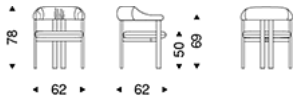

GRETA Wood

Dimensions